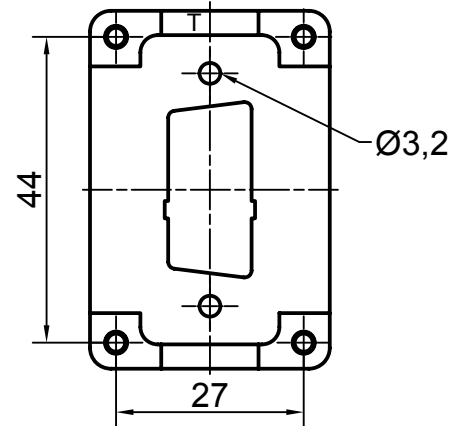

Diritti riservati

All rights reserved

Date 10.01.2007	CR 09 AD1	Scale	
Sign.	plates for 1 D-SUB insert 9 poles	1:1	